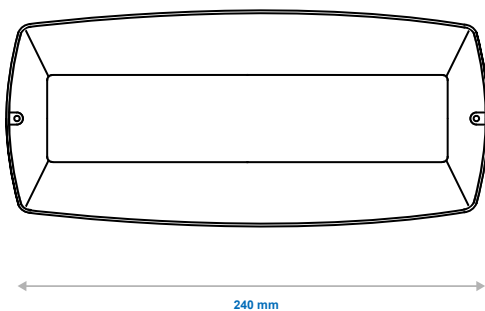

Front View: