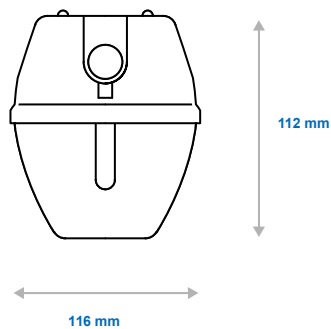

EMERGENCY LUMINAIRES

PSI

Approximate Dimensions:

Width: 116 mm
Length: 240 mm

General Data:

Construction:

- **Body** UV Stabilized high Impact PC
- **Lens** UV Stabilized high Impact Opal PC
- **Ballast** Available with low loss Magnetic or high Efficiency Electronic
- **IP Rating** IP55

Typical

Applications:

- **Indoor or outdoor** Bathrooms
- **general and** Doorways
- **emergency** Staircases
- **lighting** Passages
- **applications**

Front View:

Side View: